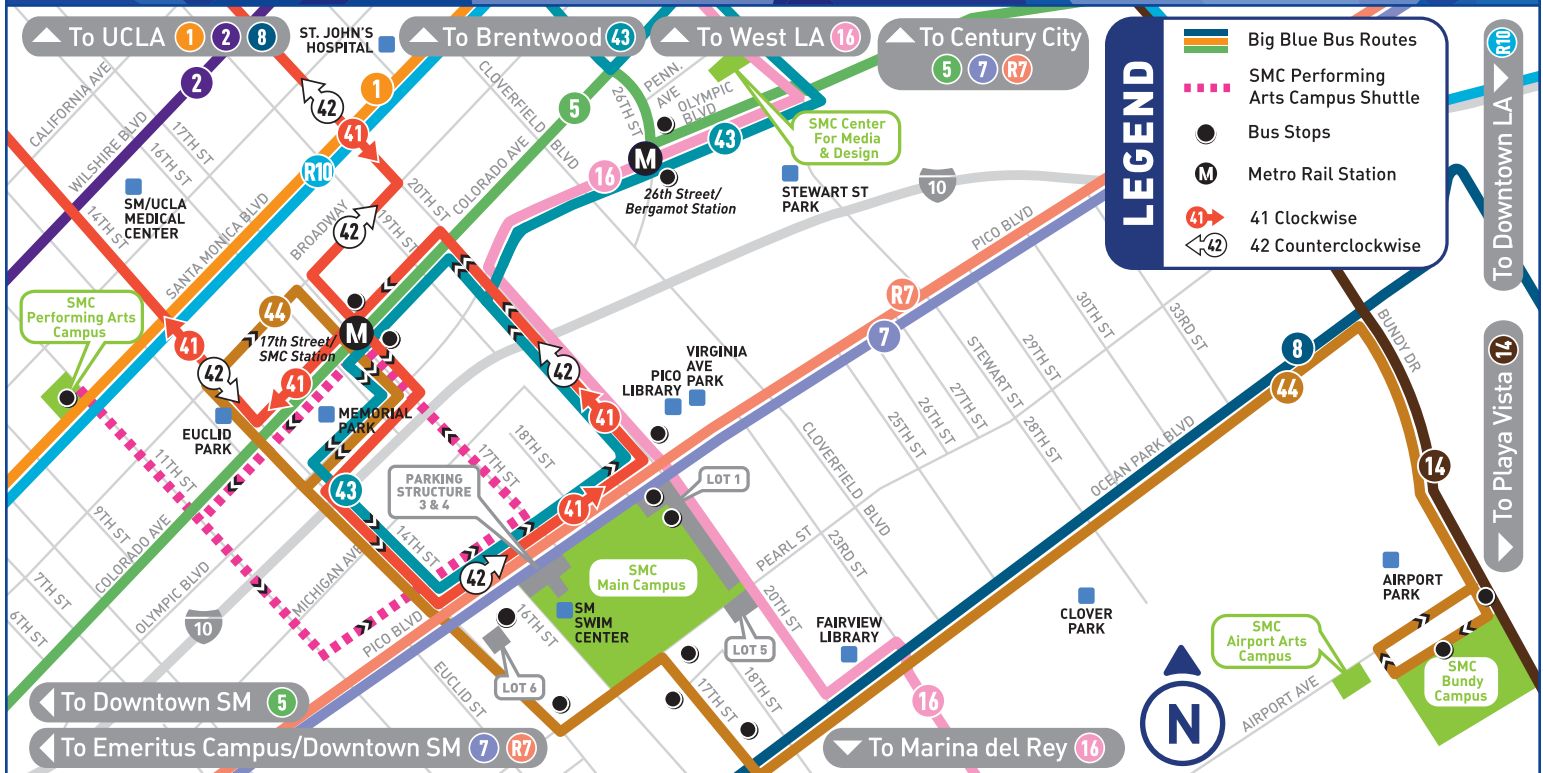

# Any Line, Any Time

## Ride Big Blue Bus To and From Campus!

### bigbluebus February 2018 Highlights Include:

**R7**

Detour at Wilshire Blvd. and Western Ave. becomes permanent route.

**41 42**

Route change near 17th St./SMC Station; weekday service improve to SMC improved to every 10 minutes or less from the station.

### Campus Locations

**Main Campus**  
1900 Pico Blvd.  
Santa Monica, CA 90405

**Airport Arts Campus**  
2800 Airport Ave.  
Santa Monica, CA 90405

**Emeritus Campus**  
1227 2nd St.  
Santa Monica, CA 90401