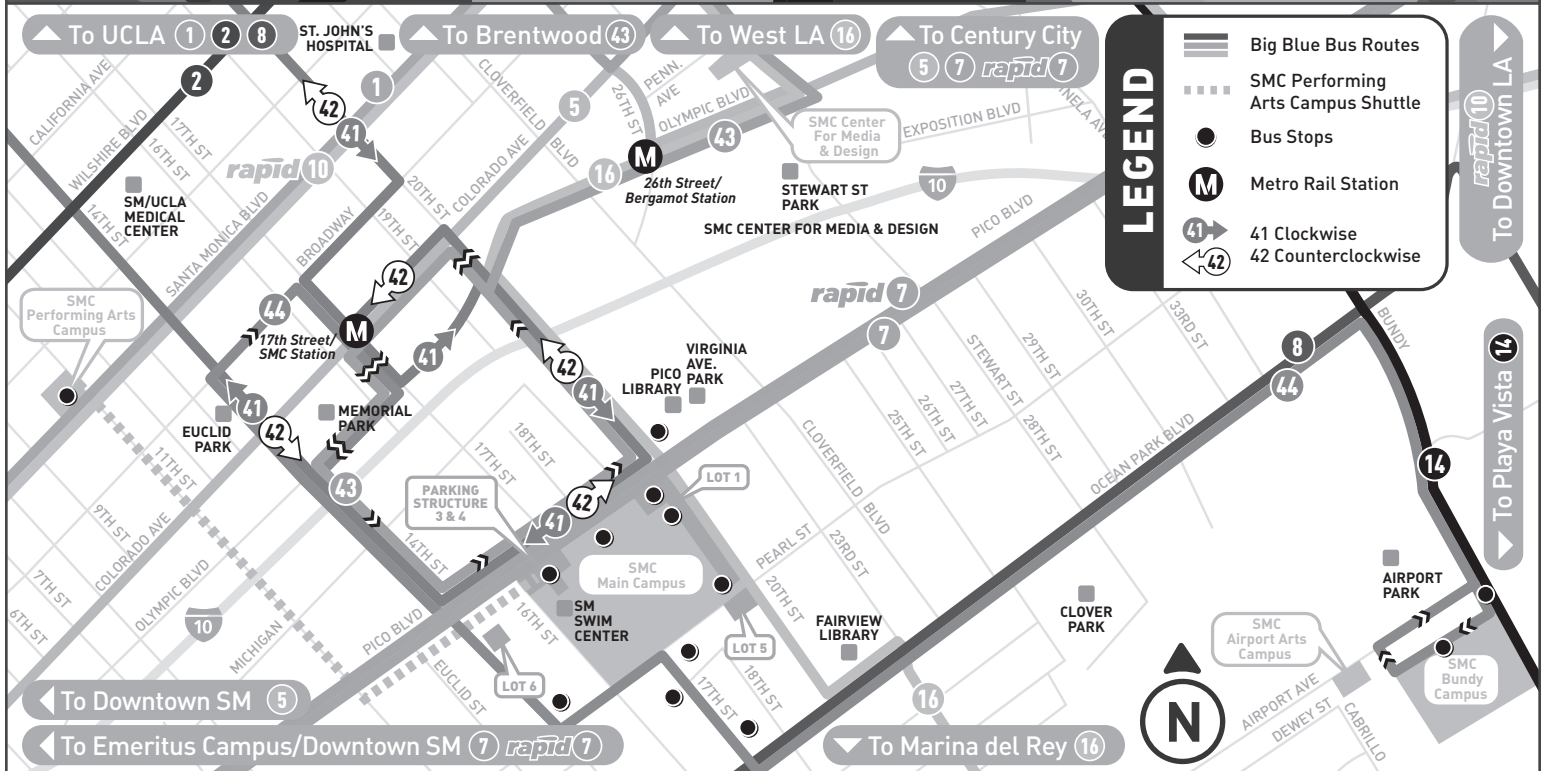

## Ride Big Blue Bus To and From Campus!

### SMC Campus Locations

**Main Campus**  
1900 Pico Boulevard  
Santa Monica, CA 90405

**Center for Media & Design**  
1660 Stewart Street  
Santa Monica, CA 90404

**Airport Arts Campus**  
2800 Airport Avenue  
Santa Monica, CA 90405

### August 2017 Highlights Include:

**3 R3** Quicker weekday peak service with NEW bus-only lane on Lincoln Blvd. called "LiNC."

**5** Route moved to Santa Monica Blvd. from Constellation Blvd. in June 2017.

**14** Route extended to serve Veterans Home of California (VA Campus).

**43** Minor routing and schedule adjustments for trips serving Paul Revere Middle School.

**44** Weekday service every 15 minutes when SMC classes are in session.