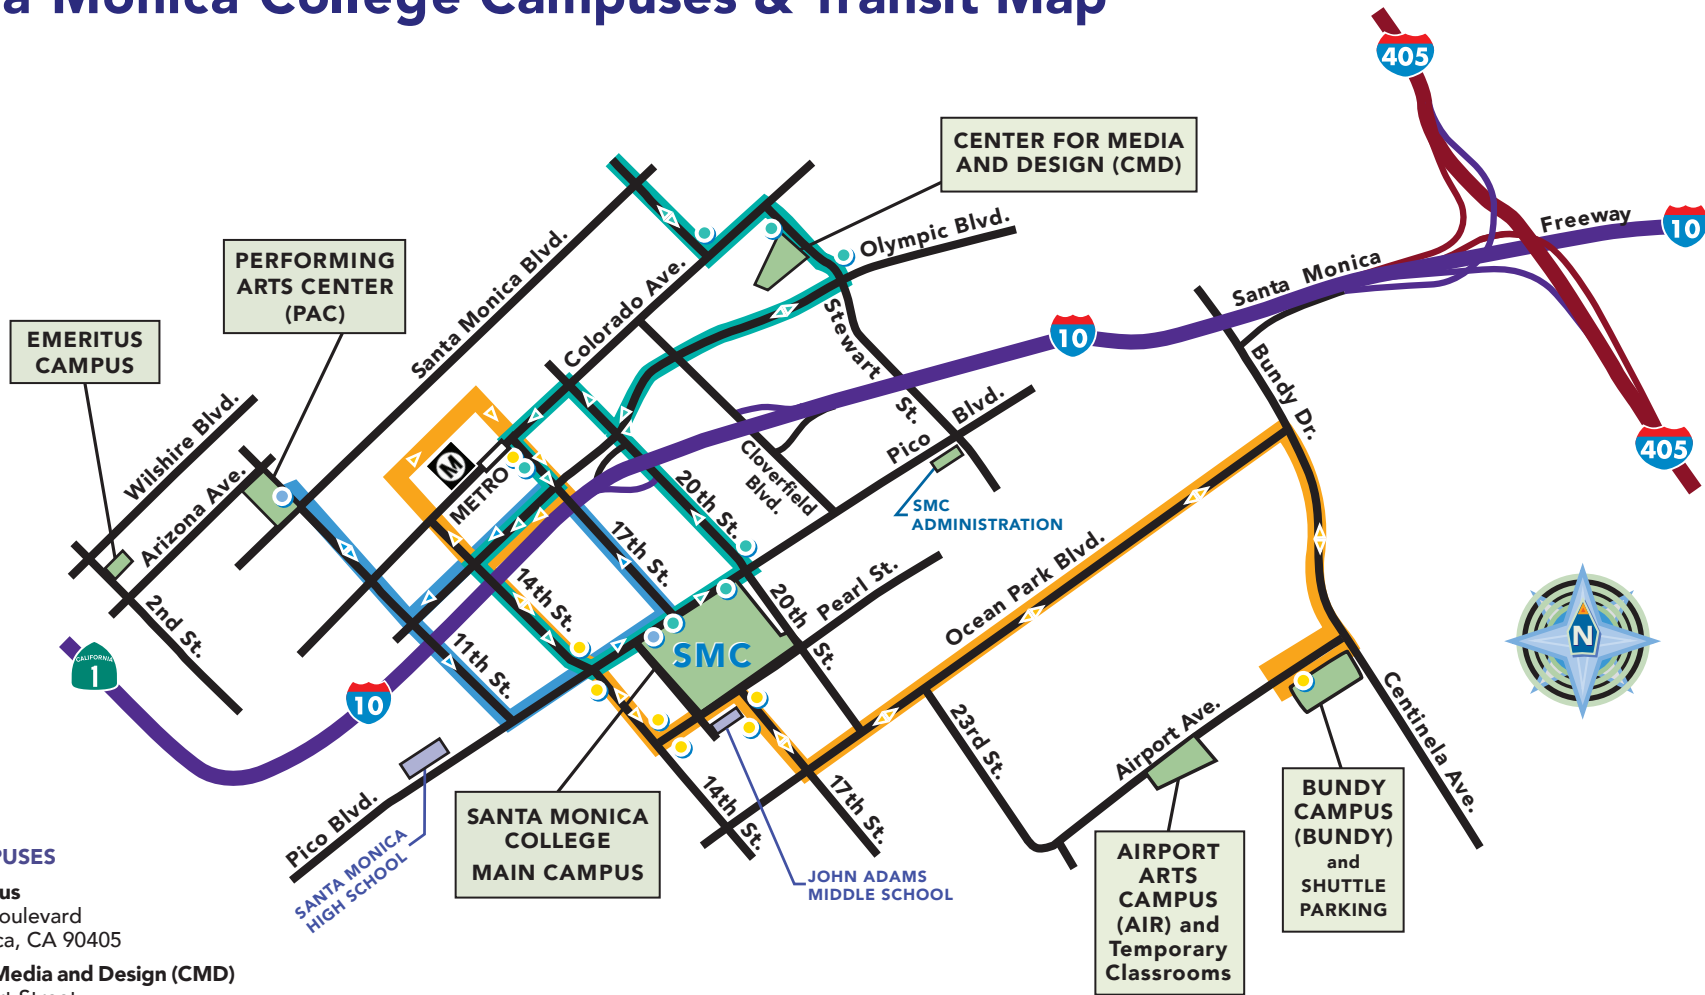

Santa Monica College Campuses & Transit Map

SMC CAMPUSES

Main Campus

1900 Pico Boulevard
Santa Monica, CA 90405

Center for Media and Design (CMD)

1660 Stewart Street
Santa Monica, CA 90404

Administration

2714 Pico Boulevard
Santa Monica, CA 90405

1310 11th Street
Santa Monica, CA 90401

To park on any of the SMC campuses you must have a current parking decal. Parking decals for SMC's Bundy and Airport campuses are FREE and shuttles are available to each campus. All other campuses require paid parking decals.

ADDITIONAL CLASS LOCATIONS

John Adams Middle School

2425 16th Street
Santa Monica, CA 90405

Santa Monica High School

601 Pico Boulevard
Santa Monica, CA 90405

- ▶ Route #43 in green connects The Metro Rail, SMC Main Campus, and the Center for Media and Design (CMD).
- ▶ Route #44 in orange connects The Metro Rail, SMC Main Campus, and Bundy Campus.
- ▶ The Performing Arts Center (PAC) Shuttle Service route is in blue.

For more information and schedules go to:
smc.edu/transportation