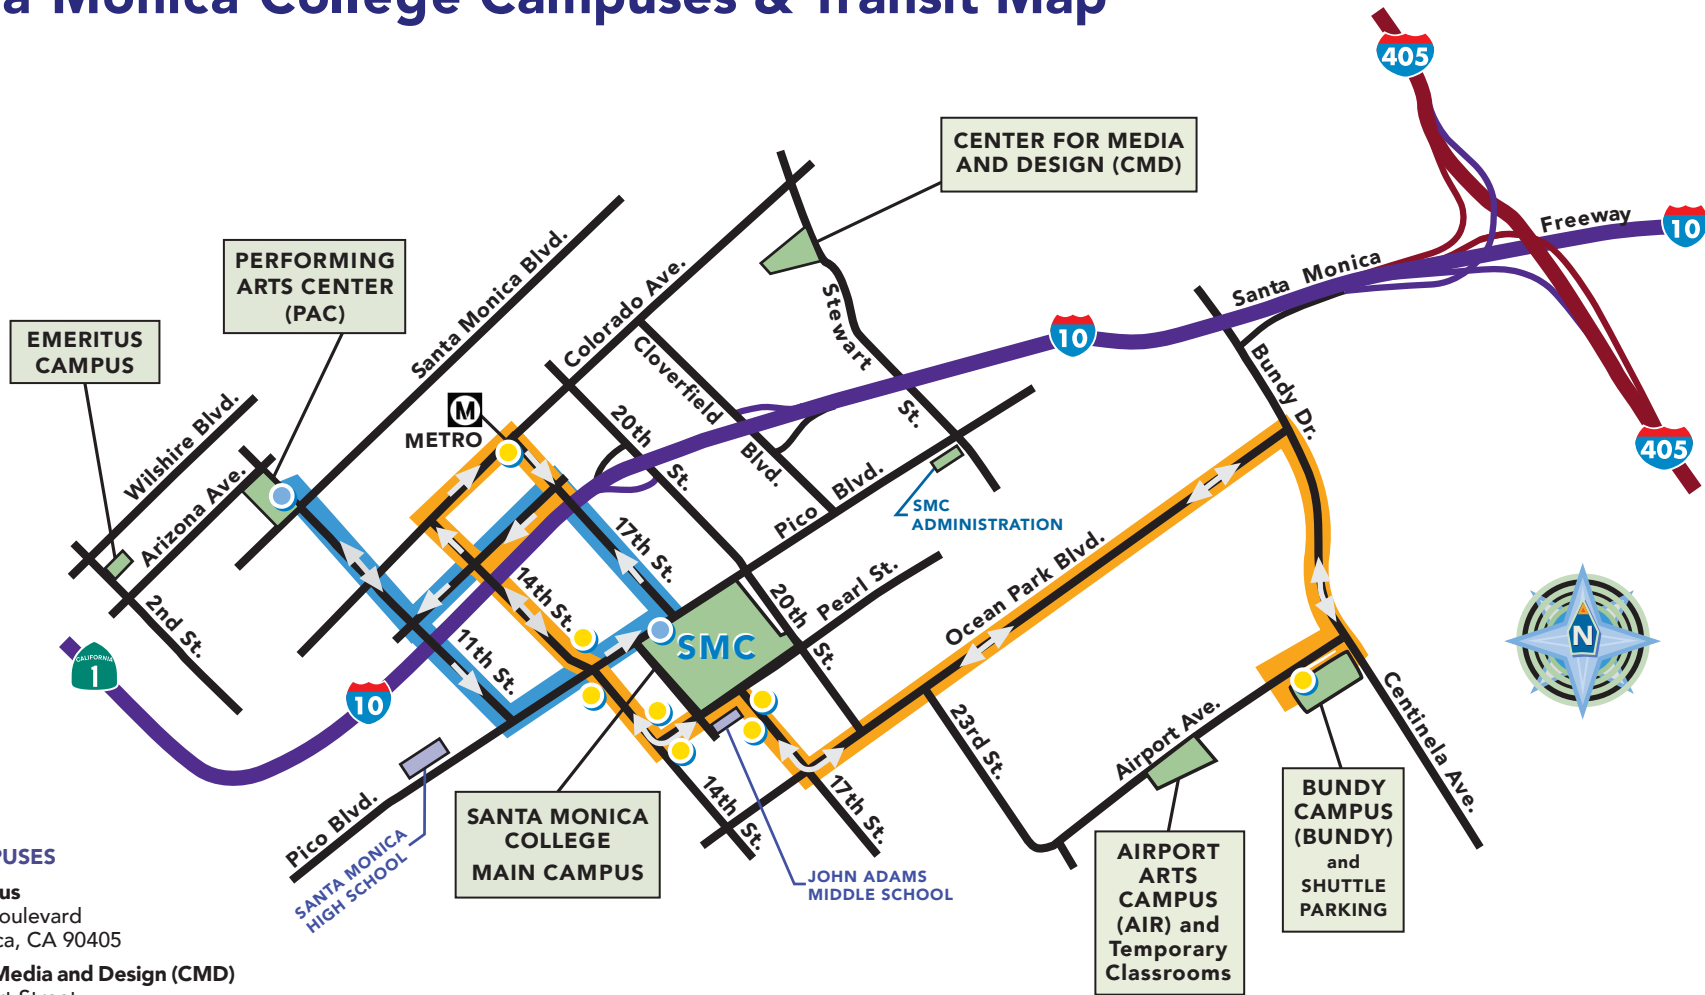

Santa Monica College Campuses & Transit Map

SMC CAMPUSES

Main Campus

1900 Pico Boulevard
Santa Monica, CA 90405

Center for Media and Design (CMD)

1660 Stewart Street
Santa Monica, CA 90404

Administration

2714 Pico Boulevard
Santa Monica, CA 90405

Airport Arts Campus (AIR)

2800 Airport Avenue
Santa Monica, CA 90405

Bundy Campus

3171 S. Bundy Drive
Los Angeles, CA 90066

Emeritus Campus

1227 2nd Street
Santa Monica, CA 90401

Performing Arts Center (PAC)

1310 11th Street
Santa Monica, CA 90401

Satellite campus parking & connecting shuttles are free for students & staff with SMC ID.

ADDITIONAL CLASS LOCATIONS

John Adams Middle School

2425 16th Street
Santa Monica, CA 90405

For more information and schedules go to:
www.smc.edu/transportation