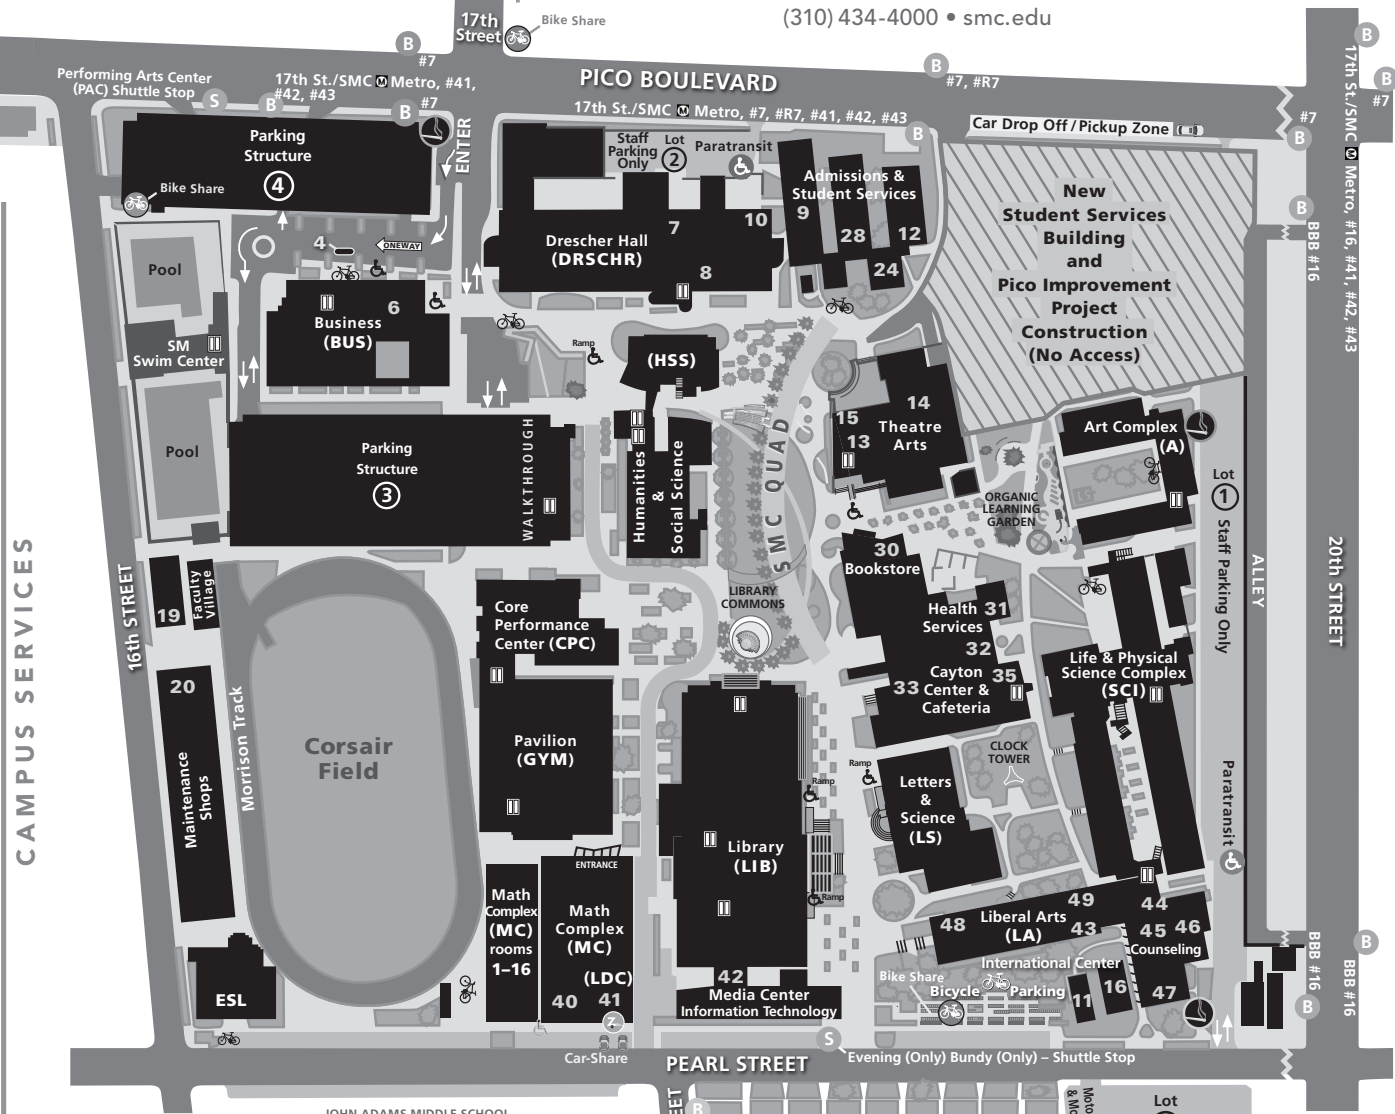

Santa Monica College

MAIN CAMPUS

1900 Pico Boulevard • Santa Monica, CA 90405

(310) 434-4000 • smc.edu

SMC Campus Connector #44 to Bundy
 14th St. #7
 Lot 6 Visitor, Paid Parking, and Staff

- 12 Admissions/Enrollment Services
- 45 African American Collegian Center
- 2 Alumni, Assessments, Planning • 1510 Pico Blvd.
- 49 Assessment Center (Rm #109, Liberal Arts Building)
- 35 Associated Students Center (2nd floor, Cayton Center)
- 54 Auxiliary Services • 1738 Pearl St.
- 6 Board Conference Center (Board of Trustees Meetings)
- 30 Bookstore
- 44 Bursar's Office
- 19 Campus Operations & Maintenance
- 50 Campus Police • 1718 Pearl St. • (310) 434-4300
- 11 Career Services Center / Scholars Program
- 55 Center for Environmental & Urban Studies • 1744 Pearl St.
- 24 Center for Students with Disabilities
- 9 EOPS (Extended Opportunity Program and Services)
- 15 Events / Ticket Box Office & Special Events
- 10 Financial Aid & Scholarship Office
- 3 Foundation • 1516 Pico Blvd.
- 31 Health Services (Nurse's Office)
- 28 High Tech Training Center
- 16 International Education Center
- 52 International Education Counseling • 1734 Pearl St.
- 33 KCRW (Basement, Cayton Center)
- 4 Kiosk/Visitors Information
- 46 Latino Center
- 41 Learning Disabilities Center
- 43 Mail Room
- 13 Main Stage (Theatre Arts)
- 40 Math Lab
- 42 Media Center / Reprographics
- 51 Outreach & Recruitment Office • 1724 Pearl St.
- 7 Photography Gallery (2nd floor, Drescher Hall)
- 8 Planetarium (2nd floor, Drescher Hall)
- 20 Receiving
- 14 Studio Stage (Theatre Arts)
- 47 Transfer/Counseling Complex/CalWORKS
- 48 Veterans Resource Center
- 32 Welcome Center

Room Numbering: 1–99, basement level; 100–199, ground level; 200–299, second level; 300–399, third level
Staff Permit Parking: Lots 1, 2, 5, Parking Structures 3 & 4
Student Decal Parking: Parking Structures 3 & 4
Visitor Parking: Lot 6 or check in at Kiosk, legend #4 for permit