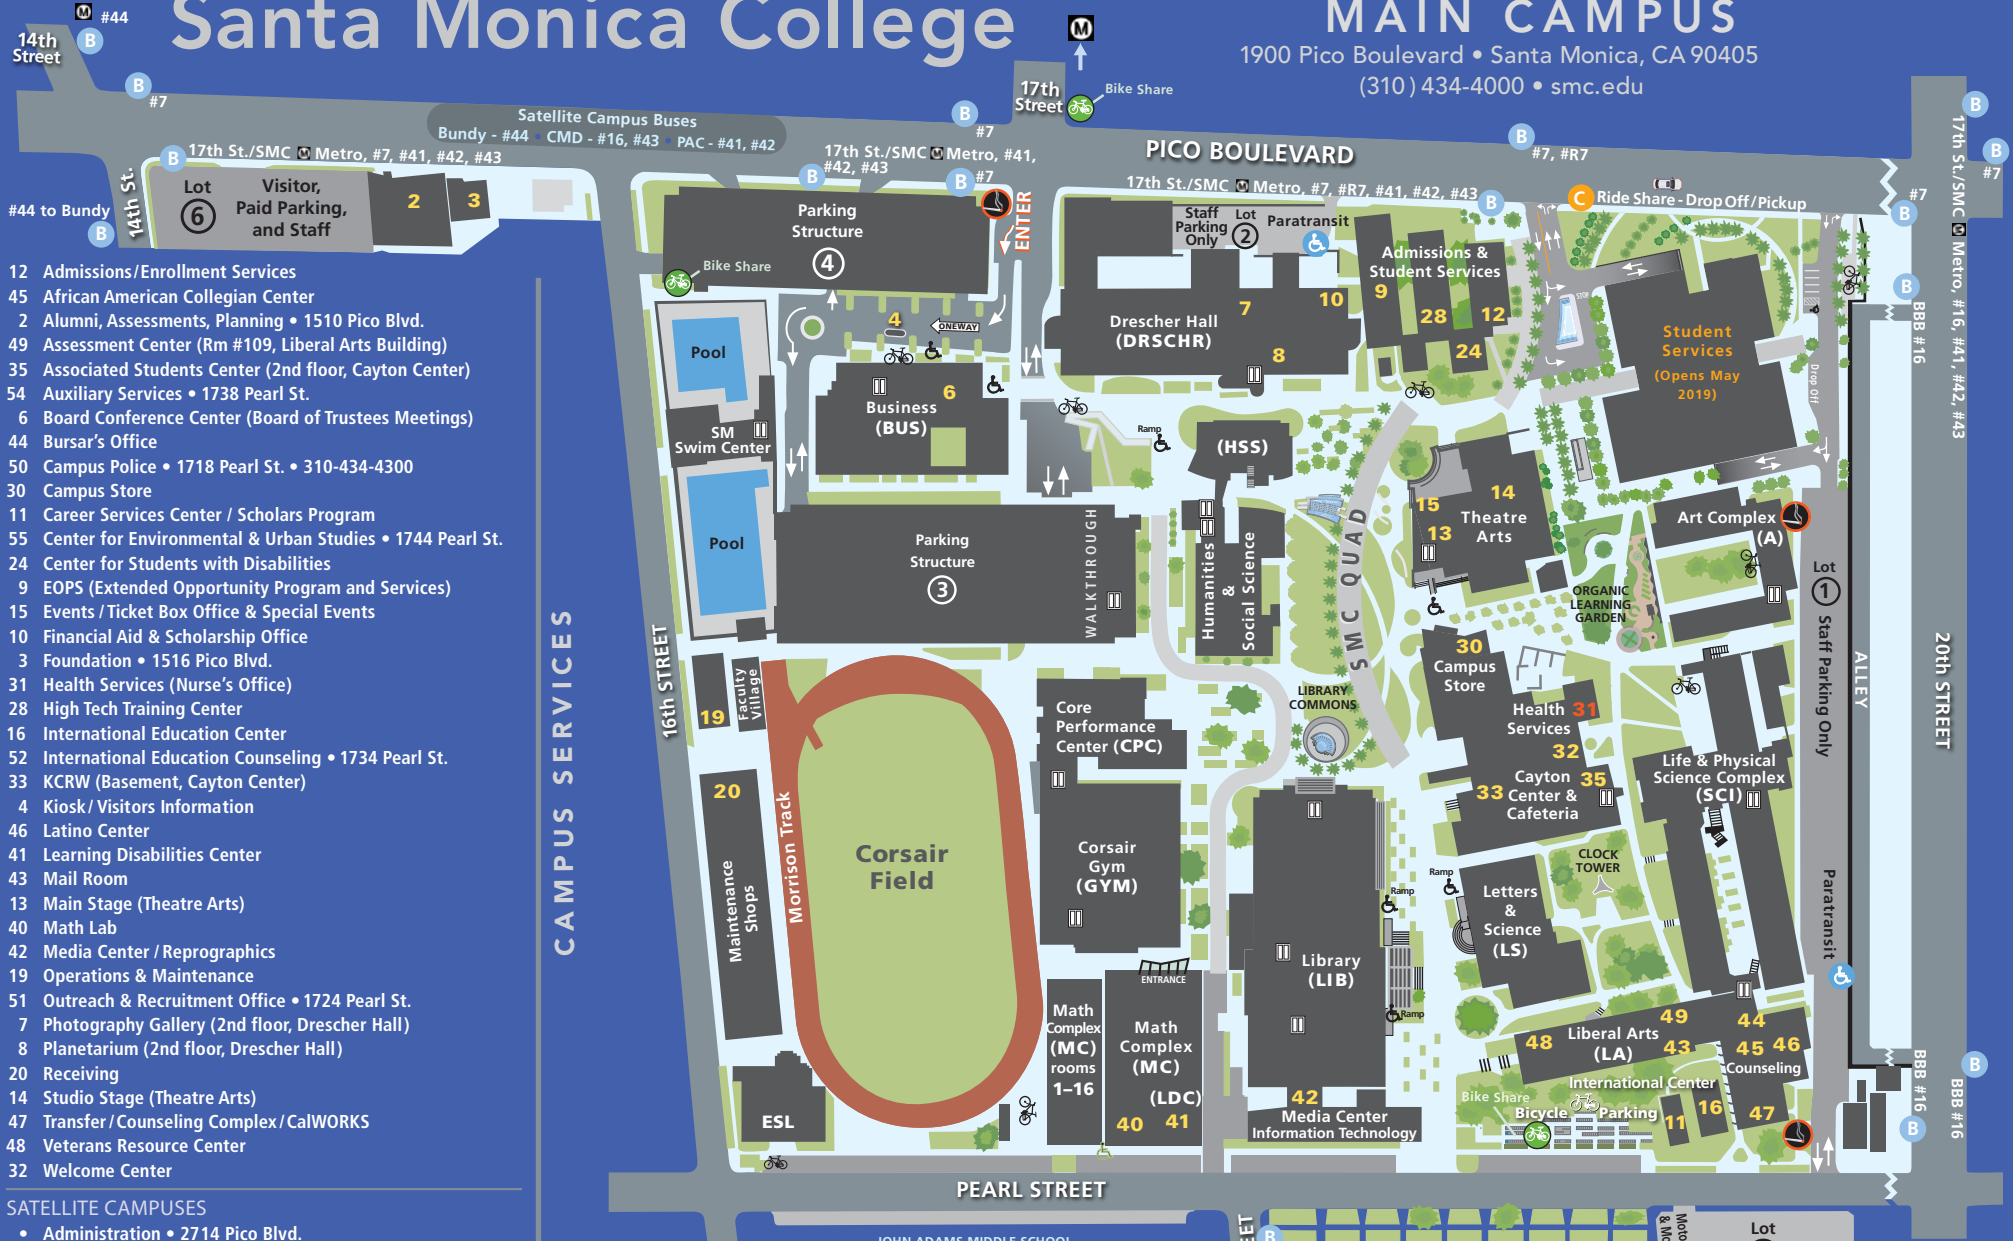

Santa Monica College

MAIN CAMPUS

1900 Pico Boulevard • Santa Monica, CA 90405

(310) 434-4000 • smc.edu

- 12 Admissions/Enrollment Services
- 45 African American Collegian Center
- 2 Alumni, Assessments, Planning • 1510 Pico Blvd.
- 49 Assessment Center (Rm #109, Liberal Arts Building)
- 35 Associated Students Center (2nd floor, Cayton Center)
- 54 Auxiliary Services • 1738 Pearl St.
- 6 Board Conference Center (Board of Trustees Meetings)
- 44 Bursar's Office
- 50 Campus Police • 1718 Pearl St. • 310-434-4300
- 30 Campus Store
- 11 Career Services Center / Scholars Program
- 55 Center for Environmental & Urban Studies • 1744 Pearl St.
- 24 Center for Students with Disabilities
- 9 EOPS (Extended Opportunity Program and Services)
- 15 Events / Ticket Box Office & Special Events
- 10 Financial Aid & Scholarship Office
- 3 Foundation • 1516 Pico Blvd.
- 31 Health Services (Nurse's Office)
- 28 High Tech Training Center
- 16 International Education Center
- 52 International Education Counseling • 1734 Pearl St.
- 33 KCRW (Basement, Cayton Center)
- 4 Kiosk / Visitors Information
- 46 Latino Center
- 41 Learning Disabilities Center
- 43 Mail Room
- 13 Main Stage (Theatre Arts)
- 40 Math Lab
- 42 Media Center / Reprographics
- 19 Operations & Maintenance
- 51 Outreach & Recruitment Office • 1724 Pearl St.
- 7 Photography Gallery (2nd floor, Drescher Hall)
- 8 Planetarium (2nd floor, Drescher Hall)
- 20 Receiving
- 14 Studio Stage (Theatre Arts)
- 47 Transfer / Counseling Complex / CalWORKS
- 48 Veterans Resource Center
- 32 Welcome Center