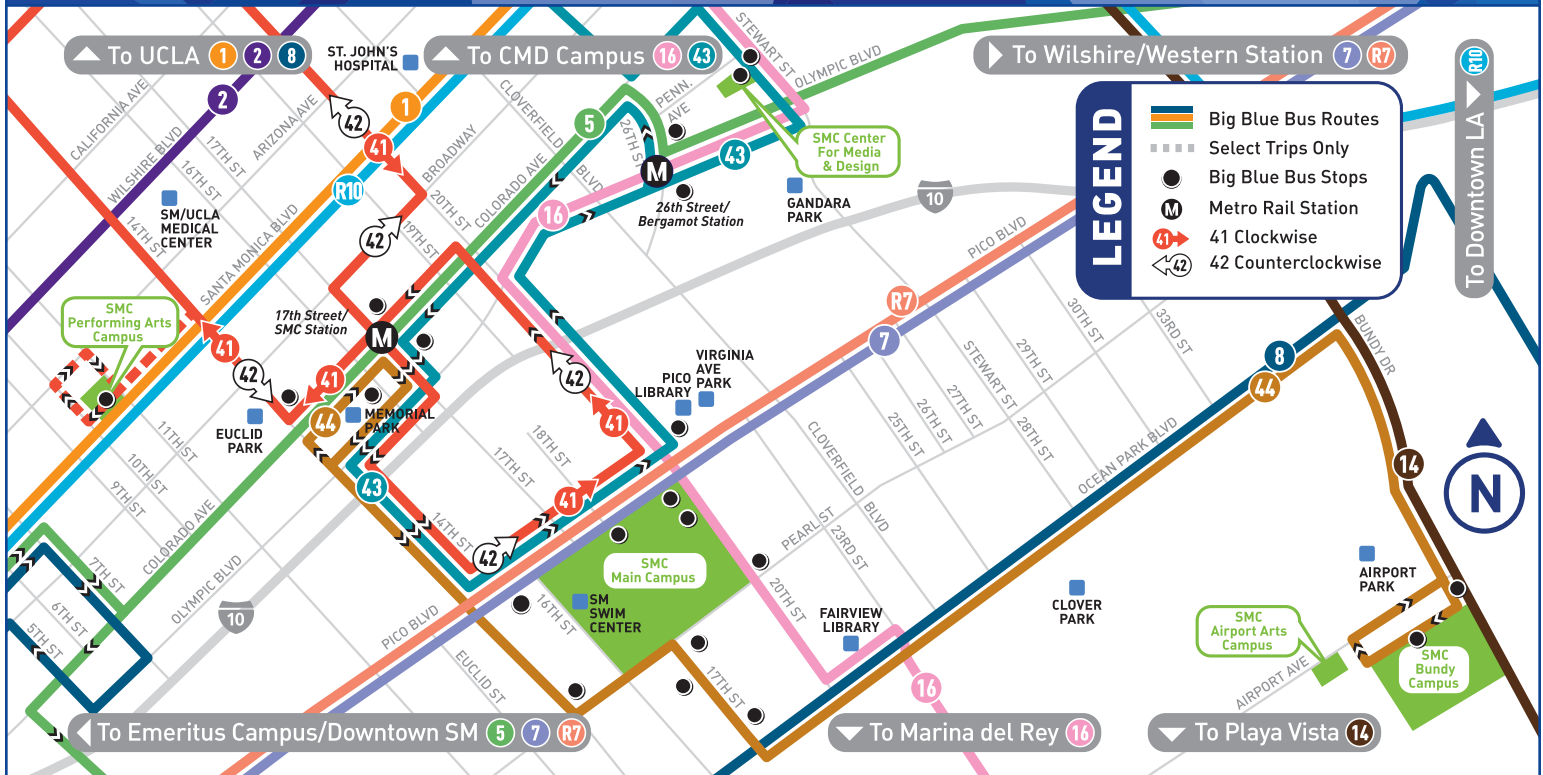

big blue bus

# Any Line, Any Time

## Ride Big Blue Bus to all SMC campuses!

### August 2019 Highlights Include:

- 7** Minor schedule adjustments on **all days** to help keep buses on time.
- R7** **Eastbound** trips now end on NB Western Ave. at Wilshire Blvd. Minor schedule adjustments on **all days** to help keep buses on time.
- 8** Schedule adjustments on **all days** to help keep buses on time.
- 41 42** All trips now serve SMC Performing Arts Center on **weekdays** only, even when classes are not in session.