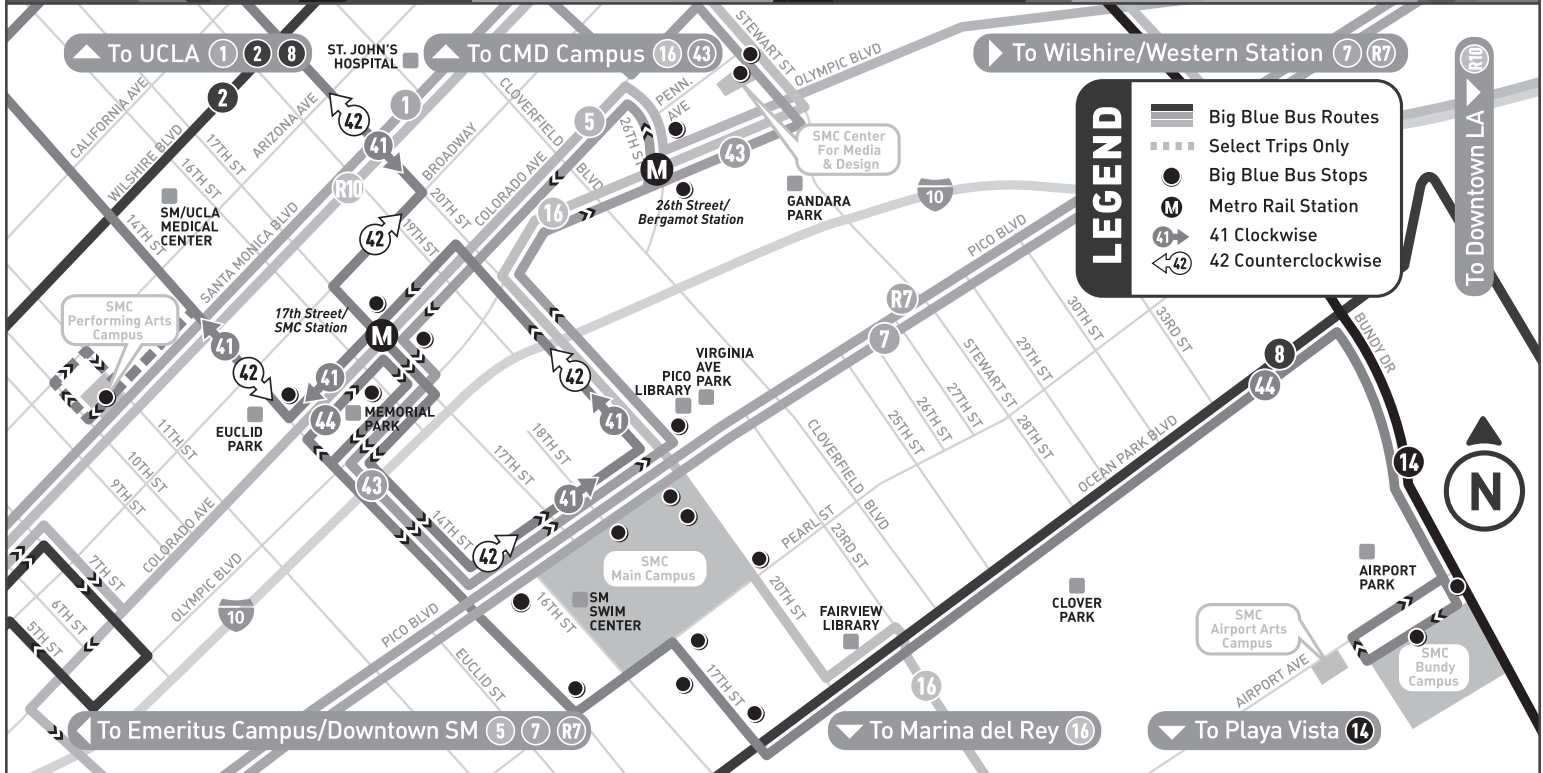

# Any Line, Any Time

## Ride Big Blue Bus to all SMC campuses!

### August 2019 Highlights Include:

- 7** Minor schedule adjustments on **all days** to help keep buses on time.
- R7** **Eastbound** trips now end on NB Western Ave. at Wilshire Blvd. Minor schedule adjustments on **all days** to help keep buses on time.
- 8** Schedule adjustments on **all days** to help keep buses on time.
- 41 42** All trips now serve SMC Performing Arts Center on **weekdays** only, even when classes are not in session.

### Campus Locations

**Main Campus**  
1900 Pico Blvd.  
Santa Monica, CA 90405

**Center for Media & Design (CMD)**  
1660 Stewart St.  
Santa Monica, CA 90404

**Airport Arts Campus**  
2800 Airport Ave.  
Santa Monica, CA 90405