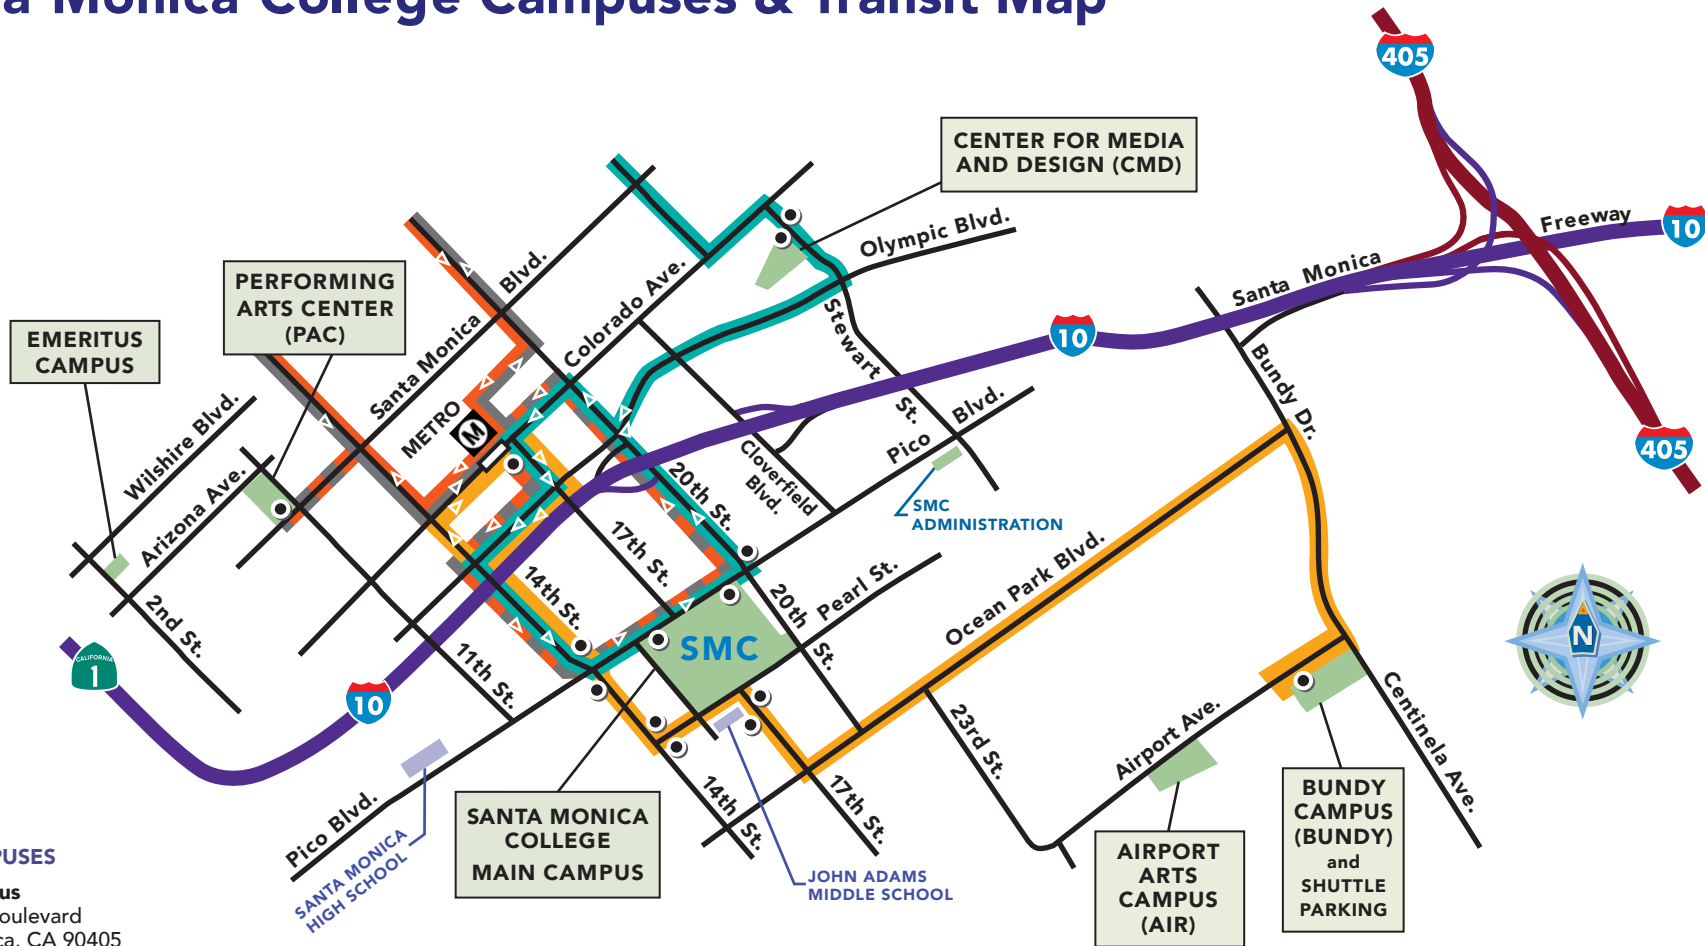

# Santa Monica College Campuses & Transit Map

### Main Campus

1900 Pico Boulevard  
Santa Monica, CA 90405

### Administration

2714 Pico Boulevard  
Santa Monica, CA 90405

## ADDITIONAL CLASS LOCATIONS