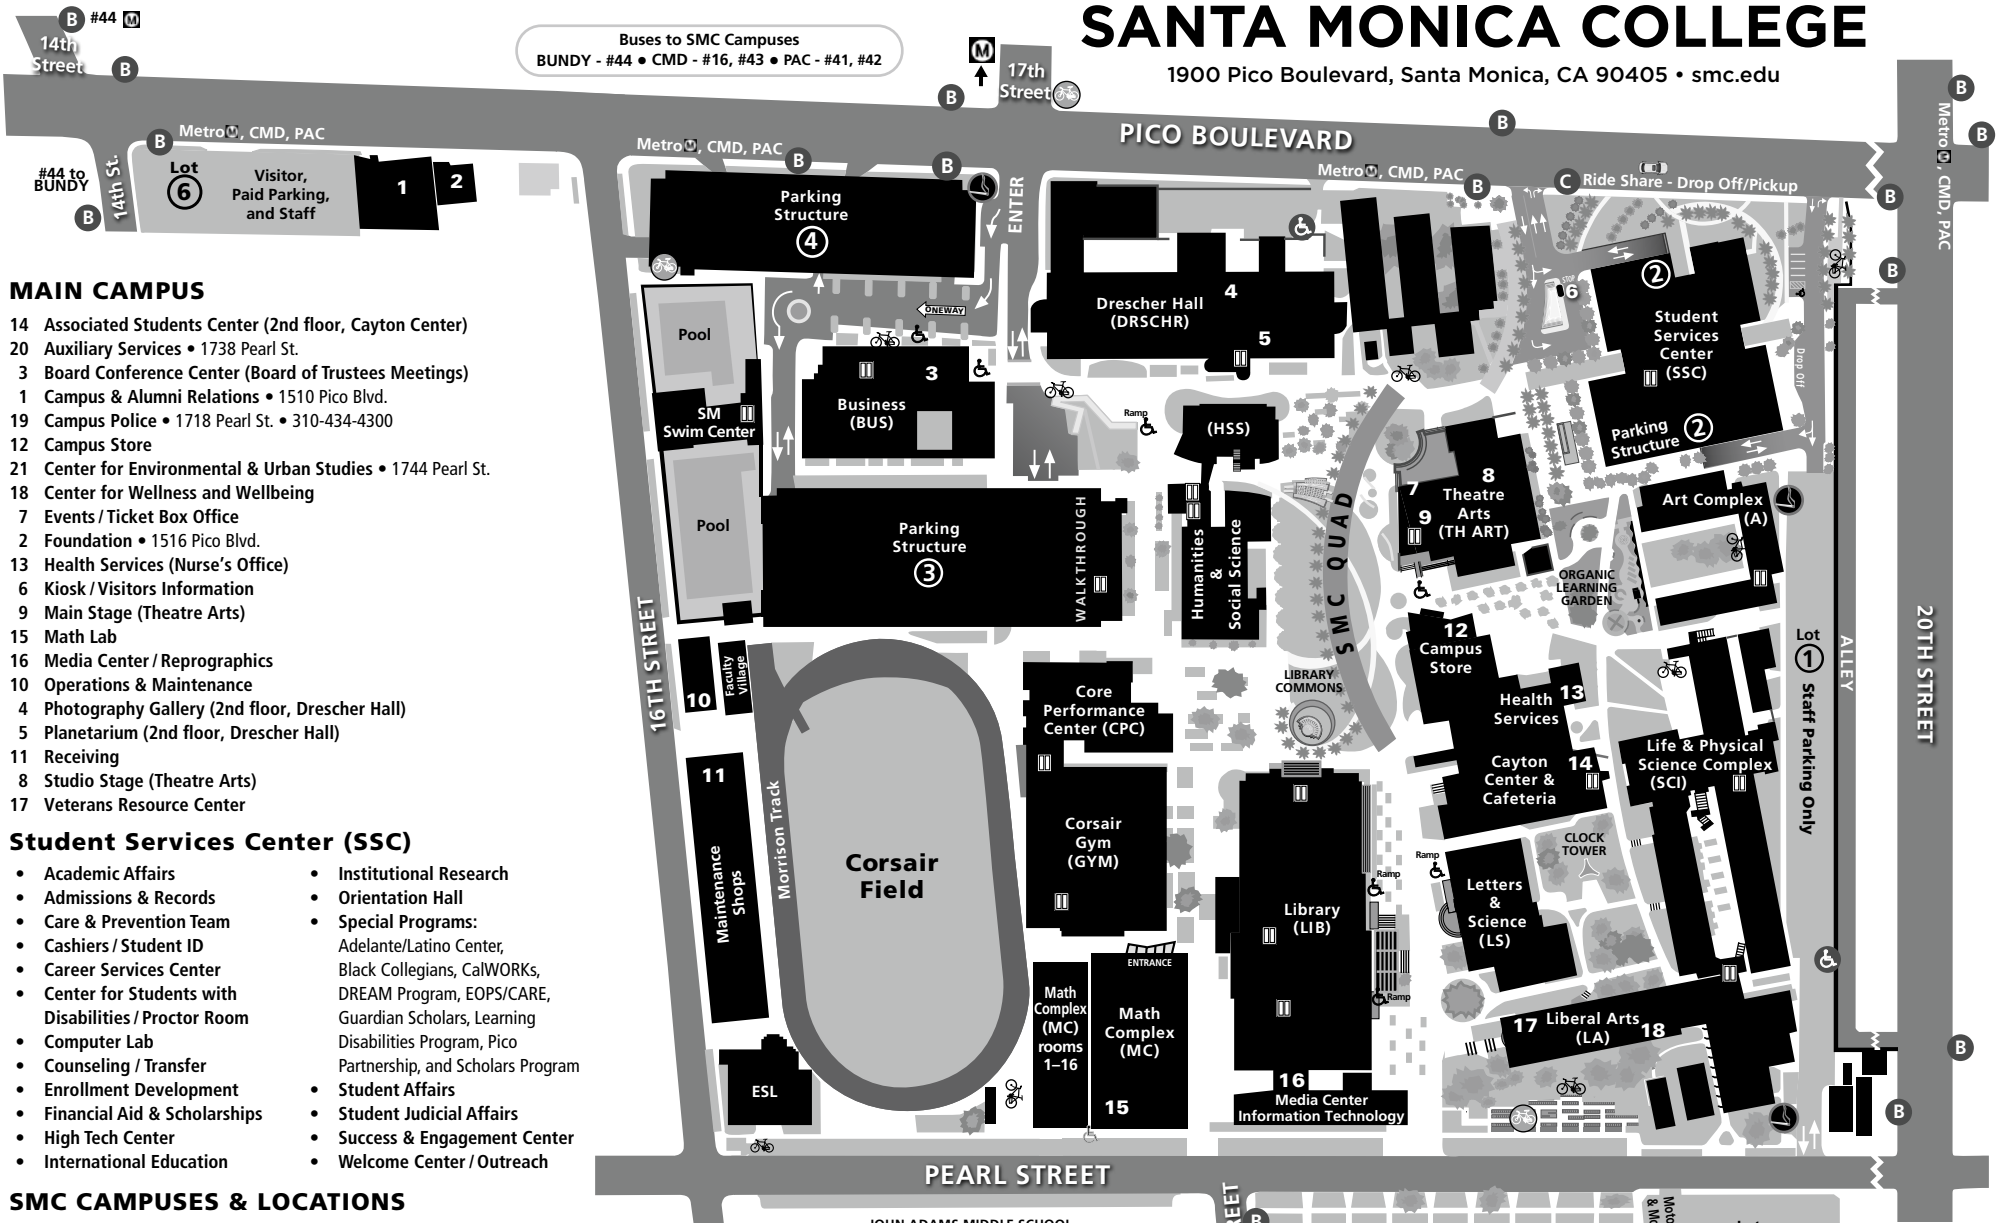

# SANTA MONICA COLLEGE

1900 Pico Boulevard, Santa Monica, CA 90405 • smc.edu

Buses to SMC Campuses  
 BUNDY - #44 • CMD - #16, #43 • PAC - #41, #42

## MAIN CAMPUS

- 14 Associated Students Center (2nd floor, Cayton Center)
- 20 Auxiliary Services • 1738 Pearl St.
- 3 Board Conference Center (Board of Trustees Meetings)
- 1 Campus & Alumni Relations • 1510 Pico Blvd.
- 19 Campus Police • 1718 Pearl St. • 310-434-4300
- 12 Campus Store
- 21 Center for Environmental & Urban Studies • 1744 Pearl St.
- 18 Center for Wellness and Wellbeing
- 7 Events / Ticket Box Office
- 2 Foundation • 1516 Pico Blvd.
- 13 Health Services (Nurse's Office)
- 6 Kiosk / Visitors Information
- 9 Main Stage (Theatre Arts)
- 15 Math Lab
- 16 Media Center / Reprographics
- 10 Operations & Maintenance
- 4 Photography Gallery (2nd floor, Drescher Hall)
- 5 Planetarium (2nd floor, Drescher Hall)
- 11 Receiving
- 8 Studio Stage (Theatre Arts)
- 17 Veterans Resource Center

## SMC CAMPUSES & LOCATIONS

- Administration • 2714 Pico Blvd.
- Airport Arts Campus (AIR) • 2800 Airport Ave.
- Art Gallery at PAC • 1310 11th St.
- Bundy Campus (BUNDY) • 3171 S. Bundy Dr.
- Business & Payroll Services • 2714 Pico Blvd.
- Center for Media and Design (CMD) • 1660 Stewart St.
- Community Education • 3171 S. Bundy Dr.
- Emeritus Campus (EC) • 1227 2nd St.
- Human Resources • 2714 Pico Blvd.
- KCRW • 1660 Stewart St.
- Performing Arts Center (PAC) • 1310 11th St.
- The Edye at PAC • 1310 11th St.
- The Eli and Edythe Broad Stage at PAC • 1310 11th St.

### PARKING

- Staff Permit Parking: Lots 1 & 5, Structures 2, 3 & 4
- Student Permit Parking: Structures 2, 3 & 4
- Visitor Parking: Lot 6 or check in at Kiosk, legend #6 for permit
- Park Free and Shuttle to Main Campus with Student ID  
 Bundy Campus • 3171 S. Bundy Dr.