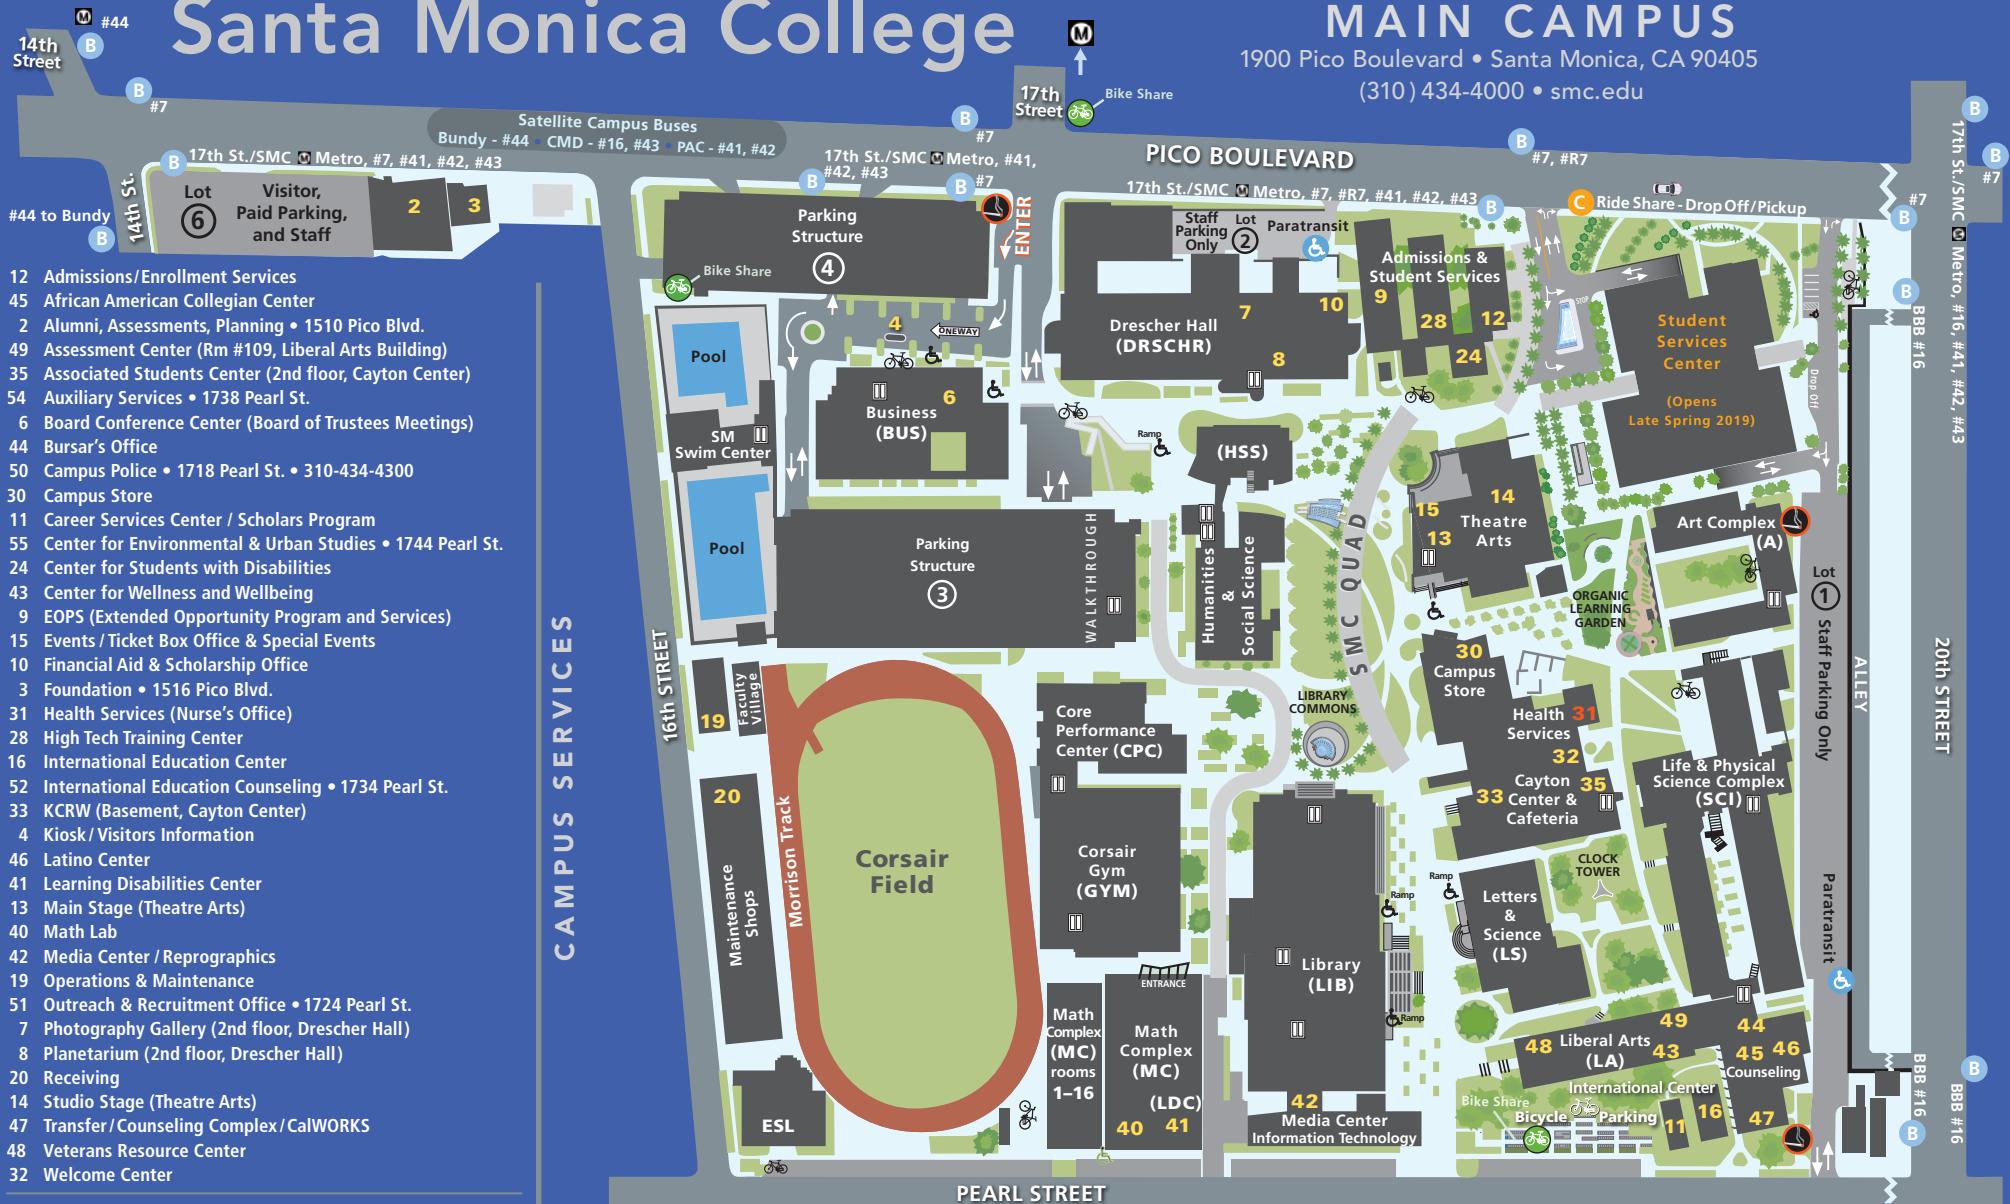

## MAIN CAMPUS

1900 Pico Boulevard • Santa Monica, CA 90405  
(310) 434-4000 • smc.edu

- 12 Admissions/Enrollment Services
- 45 African American Collegian Center
- 2 Alumni, Assessments, Planning • 1510 Pico Blvd.
- 49 Assessment Center (Rm #109, Liberal Arts Building)
- 35 Associated Students Center (2nd floor, Cayton Center)
- 54 Auxiliary Services • 1738 Pearl St.
- 6 Board Conference Center (Board of Trustees Meetings)
- 44 Bursar's Office
- 50 Campus Police • 1718 Pearl St. • 310-434-4300
- 30 Campus Store
- 11 Career Services Center / Scholars Program
- 55 Center for Environmental & Urban Studies • 1744 Pearl St.
- 24 Center for Students with Disabilities
- 43 Center for Wellness and Wellbeing
- 9 EOPS (Extended Opportunity Program and Services)
- 15 Events / Ticket Box Office & Special Events
- 10 Financial Aid & Scholarship Office
- 3 Foundation • 1516 Pico Blvd.
- 31 Health Services (Nurse's Office)
- 28 High Tech Training Center
- 16 International Education Center
- 52 International Education Counseling • 1734 Pearl St.
- 33 KCRW (Basement, Cayton Center)
- 4 Kiosk / Visitors Information
- 46 Latino Center
- 41 Learning Disabilities Center
- 13 Main Stage (Theatre Arts)
- 40 Math Lab
- 42 Media Center / Reprographics
- 19 Operations & Maintenance
- 51 Outreach & Recruitment Office • 1724 Pearl St.
- 7 Photography Gallery (2nd floor, Drescher Hall)
- 8 Planetarium (2nd floor, Drescher Hall)
- 20 Receiving
- 14 Studio Stage (Theatre Arts)
- 47 Transfer/Counseling Complex/CalWORKS
- 48 Veterans Resource Center
- 32 Welcome Center

**Room Numbering:** 1–99, basement level; 100–199, ground level; 200–299, second level; 300–399, third level  
**Staff Permit Parking:** Lots 1, 2, 5, Parking Structures 3 & 4  
**Student Decal Parking:** Parking Structures 3 & 4  
**Visitor Parking:** Lot 6 or check in at Kiosk, legend #4 for permit