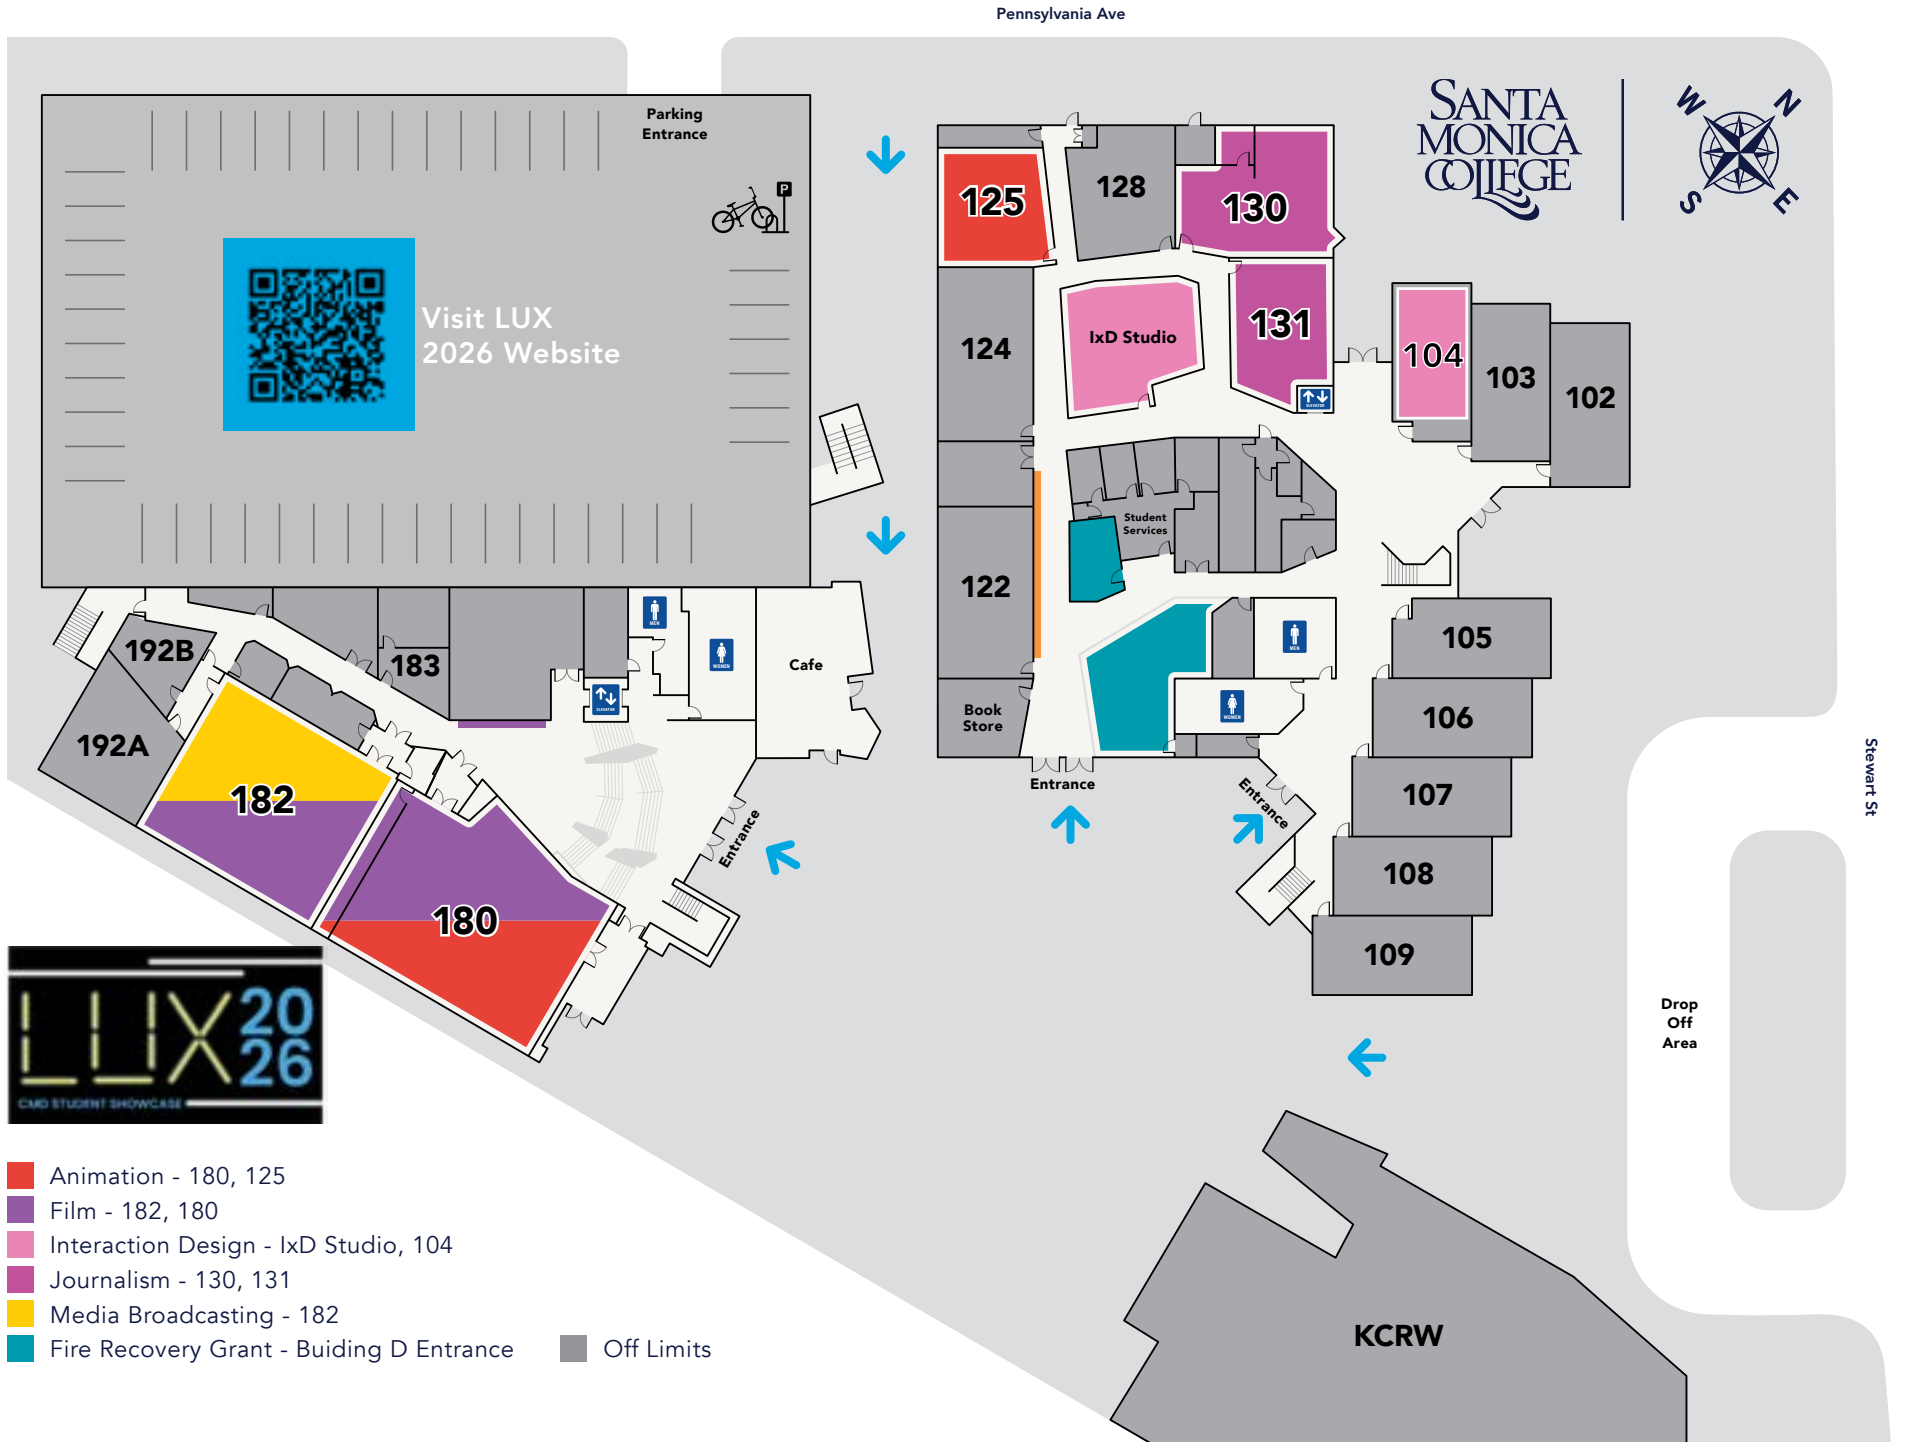

CENTER FOR MEDIA AND DESIGN BUILDINGS C+D | 1ST FLOOR

CMD STUDENT SHOWCASE

LUX 2026

CENTER FOR MEDIA AND DESIGN BUILDINGS C+D | 2ND FLOOR

CMD STUDENT SHOWCASE

LUX 2026

1st Floor On Reverse Side