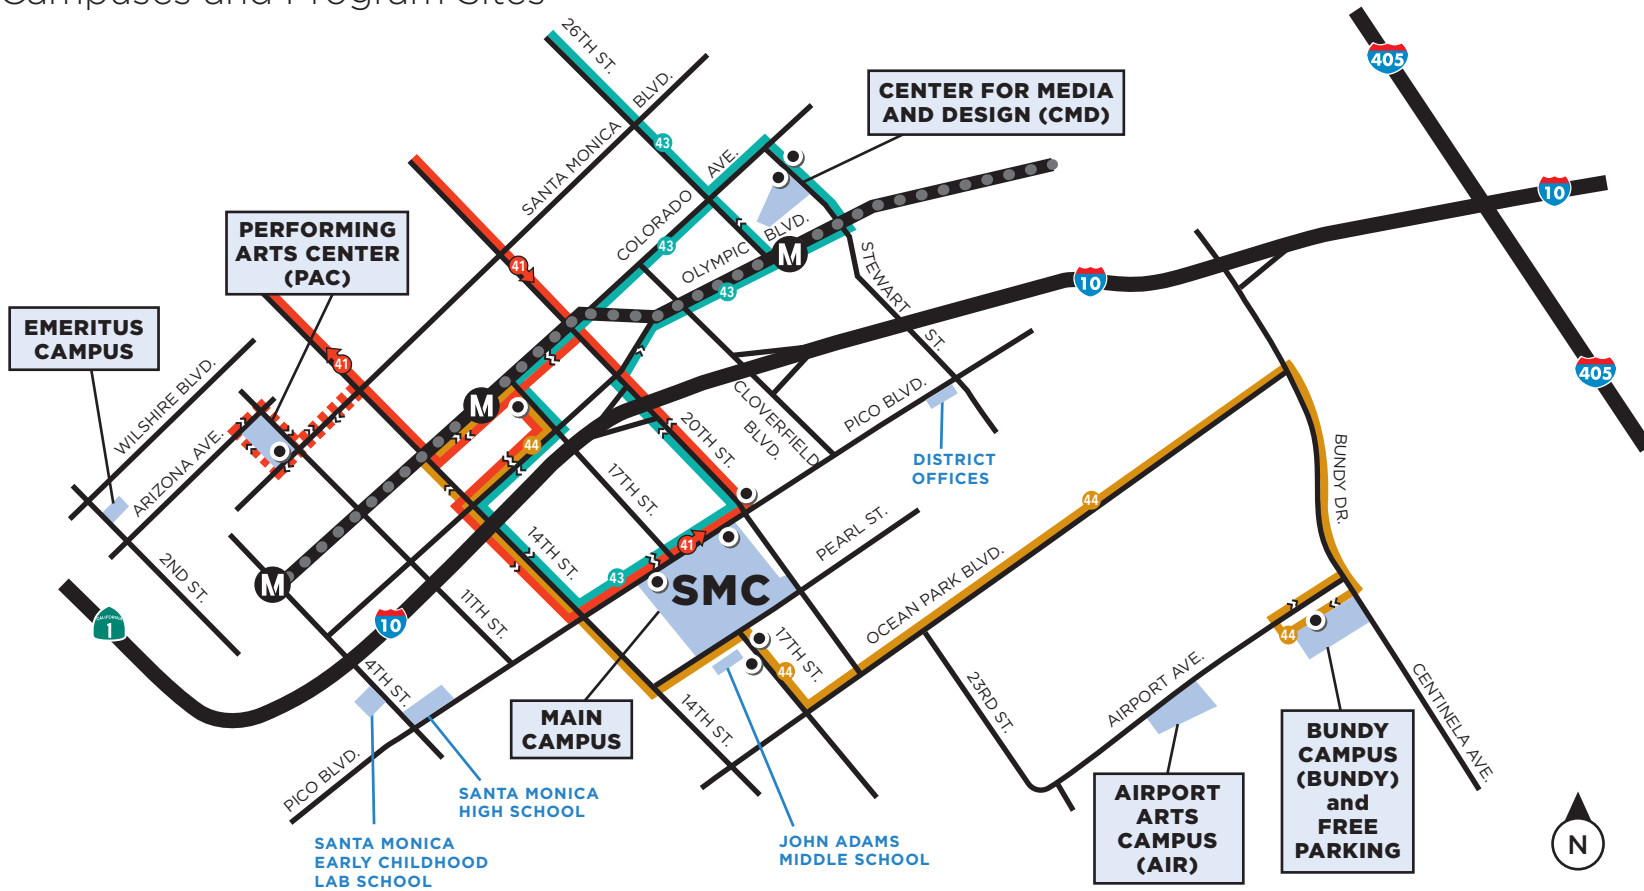

## SMC Campuses and Program Sites

### ADDITIONAL CLASS LOCATIONS

**Route #41** in red connects the Metro Rail, SMC main campus, and Performing Arts Center (PAC). (Trips serve SMC PAC on weekdays only)

To park on any of the SMC campuses you must have a valid virtual parking permit. Parking permits for SMC's Bundy and Airport campuses are FREE and shuttles are available to each campus. All other campuses require paid virtual parking permit.