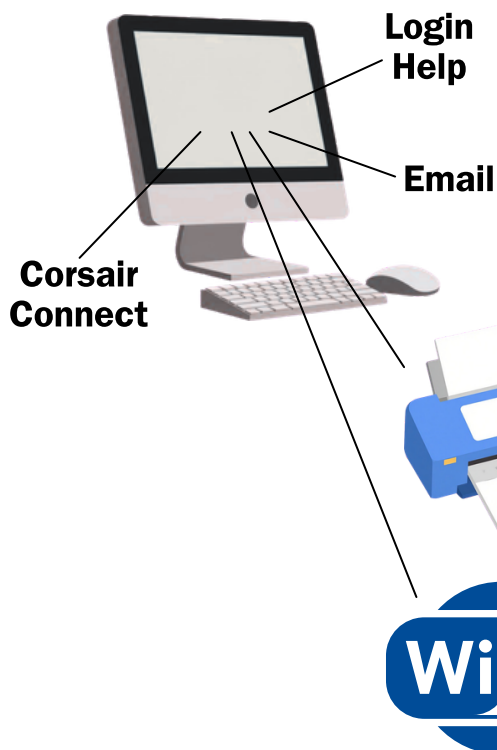

Need Tech Support?

SMC Tech Support

Web: www.smc.edu/ITHelp
Tel: 310-434-3111 · Email: ITHelp@smc.edu

Printing

Visit your SMC Library for all your printing needs!

WiFi

Connect to *SMC_WiFi* and use your student email and password.