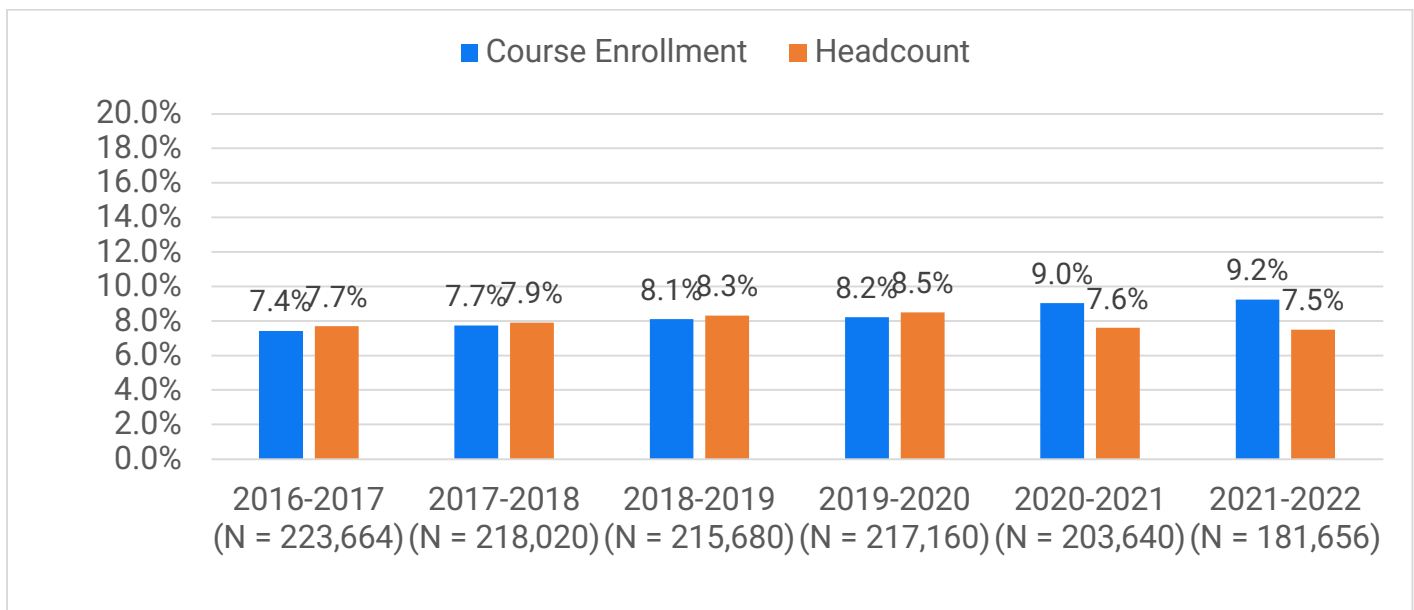

## 1.19 Number of Emeritus Course Enrollments

Description: The number and percentage of all course enrollments (credit and noncredit combined) in an academic year that are Emeritus classes.

Source: SMC Office of Institutional Research

### Trend Across Years (1.19 Number of Emeritus Course Enrollments)

In 2021-2022, Emeritus course enrollments made up over 9% of all course enrollments at SMC. The share of course enrollments that were Emeritus classes has grown by nearly 2% over the last six years. In the last two years, disproportionately more course enrollments were Emeritus when compared to the proportion of student headcounts who are Emeritus students.