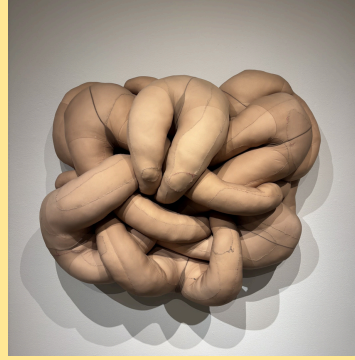

Fission
2026
96" x 62"
Iron on muslin

Ira Zimmerman

Untitled (Shopping Cart)
2026
Metal, wood, soil, and speakers
Installation size varies

April Vazquez

Stitches & Patches
2026
Acrylic, yarn, and oil pastel on wood
24" x 24"

Jeffrey Heimer

Pod Lithical
2026
Sculpture
4' x 2.5' x 2.5'

Cruz

The Future Without Us
2026
Broken non-functional electronics,
wires, and cables
3' x 4' x 3'

Jenny Park

Water-eaten Log
2026
Mixed media on discarded burlap
and canvas
42" x 34"

Ernie Mepeck

Exalted
2026
Lumber ends, red light bulb and
cord, foam clay, flex paste liquid
black and clear, acrylics, burlap,
plaster, deck screws, carabiners
113" x 43" x 37"

April Vazquez

Wishful Thinking
2026
Mixed media
13.5" x 13" x 7"