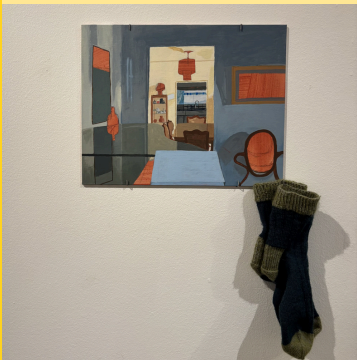

WELL FED

Curated by Gallery Program
Featuring works by Mentor Program

May 19 - May 30

Jenny Park
Greetings from Lady Liberty
2026
Mixed media on used burlap sacks
96" x 84" x 12"

Kim Farbota
Mattress Work
2025
Video
Installation size varies

Kate McGinnis

Oh You Pretty Things
2026
Plaster, paper, acrylic paint
Installation size varies

Louie Esteem

Carrot on a Stick
2026
Mixed media
37" x 30" x 20"

Sarah K. Skogland

Mother. in the presence of the
absence of.
2026
Mixed media
Installation size varies

Charlie Danger

Target Practice
2026
Clay, metal, plastic
69" x 95' x 22"

Cruz

It's still his house, he's still alive,
I'm still visiting every Saturday
2026
Acrylic on canvas, wool, audio
11" x 14"; 11" x 3"