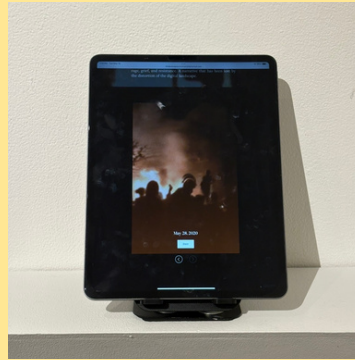

Kaili Stafford

Burning of the Third Police
Precinct Memorial
2026
Website
Installation size varies